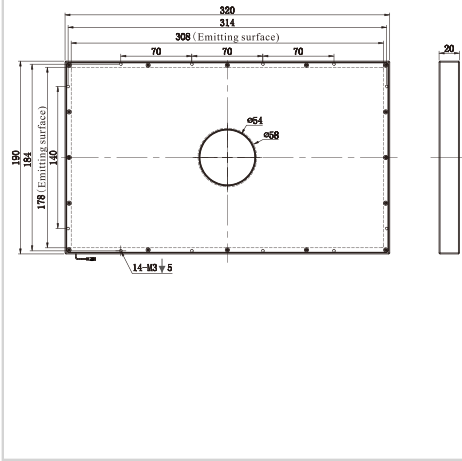

Dimensions(mm)

| | | |
|----------------|----------------|----------------|
| | | |
| SBS-BALH120120 | SBS-BALH160160 | SBS-BALH165165 |

vision solution SBS-BALH series

SBS-BALH170170

SBS-BALH200200

SBS-BALH300300

SBS-BALH308178

Groove for M3 nuts in 4 sides

M3 nut (4 sides)

Groove for M3 nuts in 4 sides

M3 nut (4 sides)

SBS-BALH480480

Item 9~12
(Side length is not over 300mm)

Item 13~18
(Side length is over 300mm)