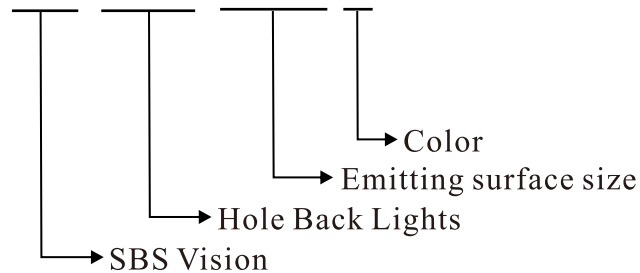

Model Description

SBS-BALH-XXXX-X

Customization

- Dimensions
- Power
- Hole
- Cable length
- Connector
- Mounting

Structure

Parameter

| Item | Model | Power consumption Red Color | Power consumption (W,B,G) | Option | Extension cable | Recommended Controller |
|------|------------------|-----------------------------|---------------------------|----------|-----------------|--|
| 1 | SBS-BALH120120 | 24V/8.6W | 24V/13.0W | Diffuser | 1m/3m/5m | SBS-AC24-2B (Analog controller) SBS-DC24-2B (Digital controller) SBS-SC24-B (Strobe controller) |
| 2 | SBS-BALH160160 | 24V/15.4W | 24V/23.0W | Diffuser | 1m/3m/5m | |
| 3 | SBS-BALH165165 | 24V/16.0W | 24V/24.0W | Diffuser | 1m/3m/5m | |
| 4 | SBS-BALH170170 | 24V/17.0W | 24V/26.0W | Diffuser | 1m/3m/5m | |
| 5 | SBS-BALH200200 | 24V/23.0W | 24V/35.0W | Diffuser | 1m/3m/5m | |
| 6 | SBS-BALH300300 | 24V/34.0W | 24V/55.0W | Diffuser | 1m/3m/5m | |
| 7 | SBS-BALH308178 | 24V/23.0W | 24V/35.0W | Diffuser | 1m/3m/5m | |
| 8 | SBS-BALH480480 | 24V/46.0W | 24V/68.0W | Diffuser | 1m/3m/5m | |
| 9 | SBS-BALH2-150150 | 24V/12.0W | 24V/18.0W | Diffuser | 1m/3m/5m | |
| 10 | SBS-BALH2-200200 | 24V/16.0W | 24V/24.0W | Diffuser | 1m/3m/5m | |
| 11 | SBS-BALH2-250250 | 24V/20.0W | 24V/30.0W | Diffuser | 1m/3m/5m | |
| 12 | SBS-BALH2-300300 | 24V/24.0W | 24V/36.0W | Diffuser | 1m/3m/5m | |
| 13 | SBS-BALH2-350350 | 24V/28.0W | 24V/42.0W | Diffuser | 1m/3m/5m | |
| 14 | SBS-BALH2-400400 | 24V/32.0W | 24V/48.0W | Diffuser | 1m/3m/5m | |
| 15 | SBS-BALH2-450450 | 24V/36.0W | 24V/54.0W | Diffuser | 1m/3m/5m | |
| 16 | SBS-BALH2-500500 | 24V/40.0W | 24V/60.0W | Diffuser | 1m/3m/5m | |
| 17 | SBS-BALH2-550550 | 24V/44.0W | 24V/66.0W | Diffuser | 1m/3m/5m | |
| 18 | SBS-BALH2-600600 | 24V/48.0W | 24V/72.0W | Diffuser | 1m/3m/5m | |