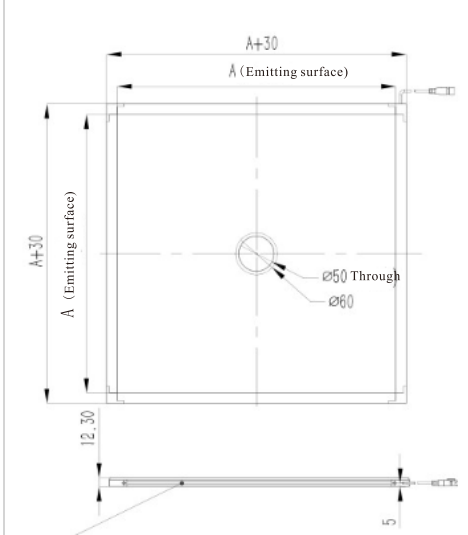

Dimensions(mm)

| | | |
|----------------|----------------|----------------|
| | | |
| SBS-BALH120120 | SBS-BALH160160 | SBS-BALH165165 |

vision solution SBS-BALH series

SBS-BALH170170

SBS-BALH200200

SBS-BALH300300

SBS-BALH308178

Groove for M3 nuts in 4 sides

M3 nut (4 sides)

Groove for M3 nuts in 4 sides

M3 nut (4 sides)

SBS-BALH480480

Item 9~12
(Side length is not over 300mm)

Item 13~18
(Side length is over 300mm)