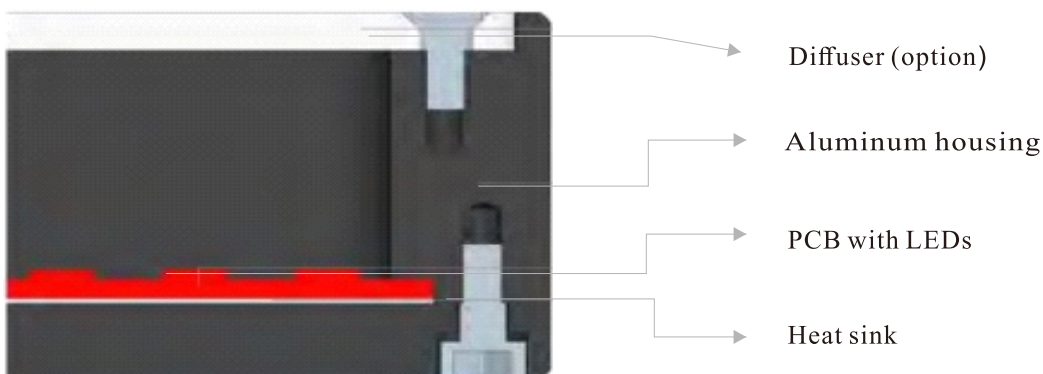

Model Description

SBS-BALH-XXXX-X

Customization

- Dimensions
- Power
- Hole
- Cable length
- Connector
- Mounting

Structure

Parameter

| Item | Model | Power consumption Red Color | Power consumption (W,B,G) | Option | Extension cable | Recommended Controller |
|------|------------------|-----------------------------|---------------------------|----------|-----------------|--|
| 1 | SBS-BALH120120 | 24V/8.6W | 24V/13.0W | Diffuser | 1m/3m/5m | SBS-AC24-2B (Analog controller) SBS-DC24-2B (Digital controller) SBS-SC24-B (Strobe controller) |
| 2 | SBS-BALH160160 | 24V/15.4W | 24V/23.0W | Diffuser | 1m/3m/5m | |
| 3 | SBS-BALH165165 | 24V/16.0W | 24V/24.0W | Diffuser | 1m/3m/5m | |
| 4 | SBS-BALH170170 | 24V/17.0W | 24V/26.0W | Diffuser | 1m/3m/5m | |
| 5 | SBS-BALH200200 | 24V/23.0W | 24V/35.0W | Diffuser | 1m/3m/5m | |
| 6 | SBS-BALH300300 | 24V/34.0W | 24V/55.0W | Diffuser | 1m/3m/5m | |
| 7 | SBS-BALH308178 | 24V/23.0W | 24V/35.0W | Diffuser | 1m/3m/5m | |
| 8 | SBS-BALH480480 | 24V/46.0W | 24V/68.0W | Diffuser | 1m/3m/5m | |
| 9 | SBS-BALH2-150150 | 24V/12.0W | 24V/18.0W | Diffuser | 1m/3m/5m | |
| 10 | SBS-BALH2-200200 | 24V/16.0W | 24V/24.0W | Diffuser | 1m/3m/5m | |
| 11 | SBS-BALH2-250250 | 24V/20.0W | 24V/30.0W | Diffuser | 1m/3m/5m | |
| 12 | SBS-BALH2-300300 | 24V/24.0W | 24V/36.0W | Diffuser | 1m/3m/5m | |
| 13 | SBS-BALH2-350350 | 24V/28.0W | 24V/42.0W | Diffuser | 1m/3m/5m | |
| 14 | SBS-BALH2-400400 | 24V/32.0W | 24V/48.0W | Diffuser | 1m/3m/5m | |
| 15 | SBS-BALH2-450450 | 24V/36.0W | 24V/54.0W | Diffuser | 1m/3m/5m | |
| 16 | SBS-BALH2-500500 | 24V/40.0W | 24V/60.0W | Diffuser | 1m/3m/5m | |
| 17 | SBS-BALH2-550550 | 24V/44.0W | 24V/66.0W | Diffuser | 1m/3m/5m | |
| 18 | SBS-BALH2-600600 | 24V/48.0W | 24V/72.0W | Diffuser | 1m/3m/5m | |