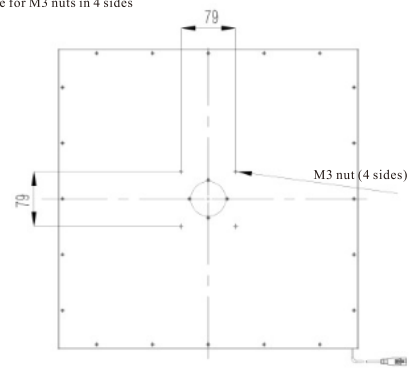

Dimensions(mm)

| | | |
|----------------|----------------|----------------|
| | | |
| SBS-BALH120120 | SBS-BALH160160 | SBS-BALH165165 |

vision solution SBS-BALH series

SBS-BALH170170

SBS-BALH200200

SBS-BALH300300

SBS-BALH308178

Groove for M3 nuts in 4 sides

M3 nut (4 sides)

Groove for M3 nuts in 4 sides

M3 nut (4 sides)

SBS-BALH480480

Item 9~12
(Side length is not over 300mm)

Item 13~18
(Side length is over 300mm)