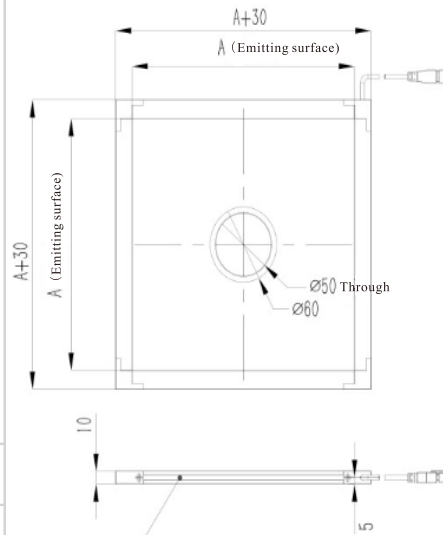

Dimensions(mm)

| | | |
|----------------|----------------|----------------|
| | | |
| SBS-BALH120120 | SBS-BALH160160 | SBS-BALH165165 |

vision solution SBS-BALH series

SBS-BALH170170

SBS-BALH200200

SBS-BALH300300

SBS-BALH308178

Groove for M3 nuts in 4 sides

M3 nut (4 sides)

Groove for M3 nuts in 4 sides

M3 nut (4 sides)

SBS-BALH480480

Item 9~12
(Side length is not over 300mm)

Item 13~18
(Side length is over 300mm)