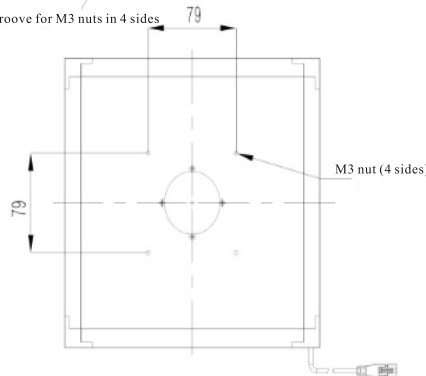

Dimensions(mm)

| | | |
|----------------|----------------|----------------|
| | | |
| SBS-BALH120120 | SBS-BALH160160 | SBS-BALH165165 |

vision solution SBS-BALH series

SBS-BALH170170

SBS-BALH200200

SBS-BALH300300

SBS-BALH308178

Groove for M3 nuts in 4 sides

M3 nut (4 sides)

Groove for M3 nuts in 4 sides

M3 nut (4 sides)

SBS-BALH480480

Item 9~12
(Side length is not over 300mm)

Item 13~18
(Side length is over 300mm)