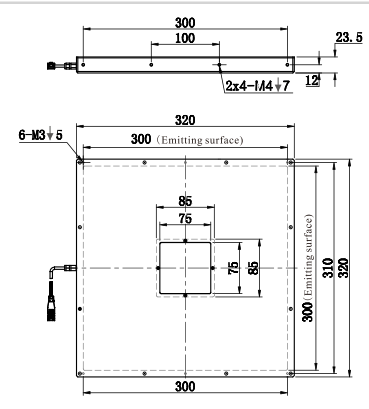

Dimensions(mm)

| | | |
|----------------|----------------|----------------|
| | | |
| SBS-BALH120120 | SBS-BALH160160 | SBS-BALH165165 |

vision solution SBS-BALH series

SBS-BALH170170

SBS-BALH200200

SBS-BALH300300

SBS-BALH308178

Groove for M3 nuts in 4 sides

M3 nut (4 sides)

Groove for M3 nuts in 4 sides

M3 nut (4 sides)

SBS-BALH480480

Item 9~12
(Side length is not over 300mm)

Item 13~18
(Side length is over 300mm)