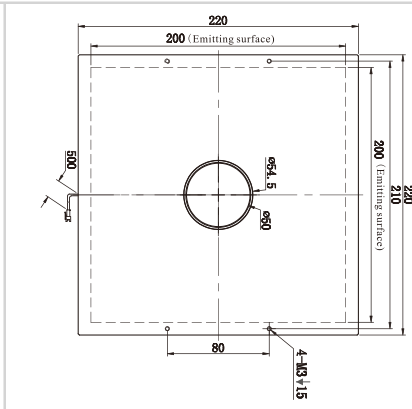

Dimensions(mm)

| | | |
|----------------|----------------|----------------|
| | | |
| SBS-BALH120120 | SBS-BALH160160 | SBS-BALH165165 |

vision solution SBS-BALH series

SBS-BALH170170

SBS-BALH200200

SBS-BALH300300

SBS-BALH308178

Groove for M3 nuts in 4 sides

M3 nut (4 sides)

Groove for M3 nuts in 4 sides

M3 nut (4 sides)

SBS-BALH480480

Item 9~12
(Side length is not over 300mm)

Item 13~18
(Side length is over 300mm)