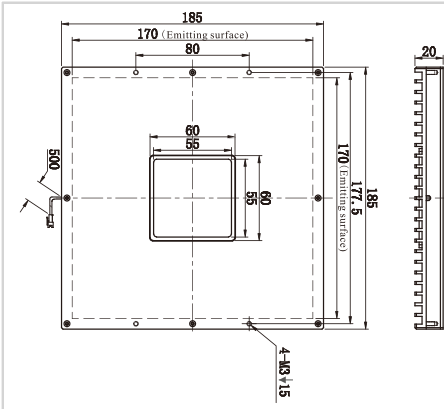

Dimensions(mm)

| | | |
|----------------|----------------|----------------|
| | | |
| SBS-BALH120120 | SBS-BALH160160 | SBS-BALH165165 |

vision solution SBS-BALH series

SBS-BALH170170

SBS-BALH200200

SBS-BALH300300

SBS-BALH308178

Groove for M3 nuts in 4 sides

M3 nut (4 sides)

Groove for M3 nuts in 4 sides

M3 nut (4 sides)

SBS-BALH480480

Item 9~12
(Side length is not over 300mm)

Item 13~18
(Side length is over 300mm)