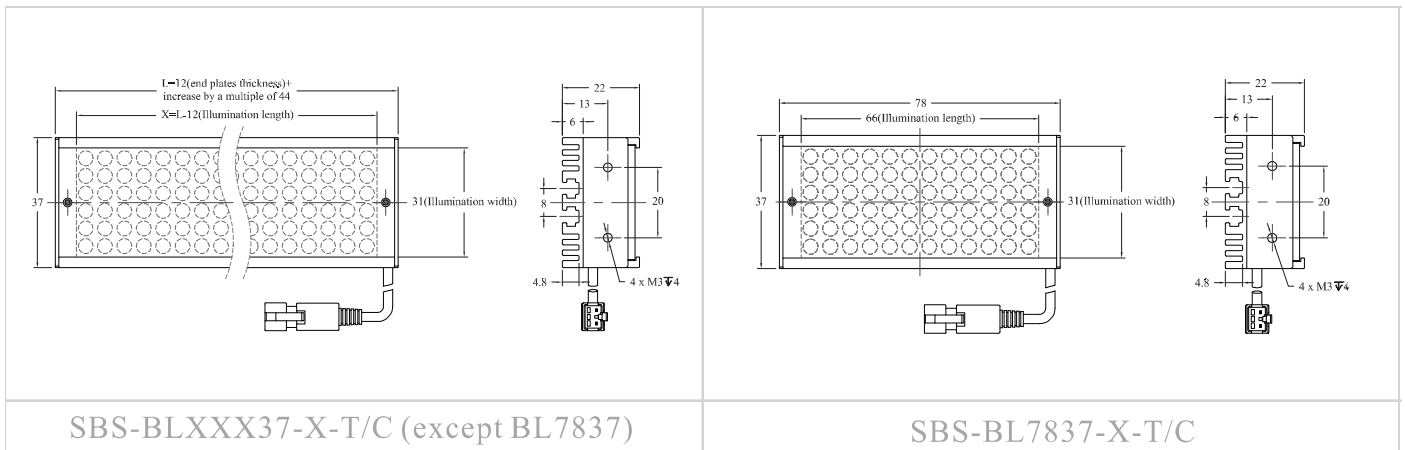

Dimensions (mm)

SBS-BLXXX37-X-T/C (except BL7837)

SBS-BL7837-X-T/C

Parameter

Item	Model	Power consumption Red Color	Power consumption (W,B,G)	Dimension L*W*H (mm)	Illumination size L*W (mm)	Option	Recommended Controller
1	SBS-BL5637-X-T/C	24V/0.72W	24V/1.08W	56*37*22	44*31	Diffuser	SBS-AC24XX-X (Analog controller) SBS-DC24XX-X (Digital controller) SBS-ODC48XX-X (Strobe controller)
2	SBS-BL7837-X-T/C	24V/1.44W	24V/2.16W	78*37*22	66*31	Diffuser	
3	SBS-BL10037-X-T/C	24V/2.16W	24V/3.24W	100*37*22	88*31	Diffuser	
4	SBS-BL14437-X-T/C	24V/2.88W	24V/4.32W	144*37*22	132*31	Diffuser	
5	SBS-BL18837-X-T/C	24V/3.60W	24V/5.40W	188*37*22	176*31	Diffuser	
6	SBS-BL23237-X-T/C	24V/4.32W	24V/6.48W	232*37*22	220*31	Diffuser	
7	SBS-BL27637-X-T/C	24V/5.04W	24V/7.56W	276*37*22	264*31	Diffuser	
8	SBS-BL32037-X-T/C	24V/5.76W	24V/8.64W	320*37*22	308*31	Diffuser	
9	SBS-BL36437-X-T/C	24V/6.48W	24V/9.72W	364*37*22	352*31	Diffuser	
10	SBS-BL40837-X-T/C	24V/7.20W	24V/10.80W	408*37*22	396*31	Diffuser	
11	SBS-BL45237-X-T/C	24V/7.92W	24V/11.88W	452*37*22	440*31	Diffuser	
12	SBS-BL49637-X-T/C	24V/8.64W	24V/12.96W	496*37*22	484*31	Diffuser	
13	SBS-BL54037-X-T/C	24V/9.36W	24V/14.04W	540*37*22	528*31	Diffuser	
14	SBS-BL58437-X-T/C	24V/10.08W	24V/15.12W	584*37*22	572*31	Diffuser	
15	SBS-BL62837-X-T/C	24V/10.80W	24V/16.2W	628*37*22	616*31	Diffuser	
16	SBS-BL67237-X-T/C	24V/11.52W	24V/17.28W	672*37*22	660*31	Diffuser	
17	SBS-BL71637-X-T/C	24V/12.24W	24V/18.36W	716*37*22	704*31	Diffuser	
18	SBS-BL76037-X-T/C	24V/12.96W	24V/19.44W	760*37*22	748*31	Diffuser	
19	SBS-BL80437-X-T/C	24V/13.68W	24V/20.52W	804*37*22	792*31	Diffuser	
20	SBS-BL84837-X-T/C	24V/14.40W	24V/21.60W	848*37*22	836*31	Diffuser	
21	SBS-BL89237-X-T/C	24V/15.12W	24V/22.68W	892*37*22	880*31	Diffuser	
22	SBS-BL93637-X-T/C	24V/15.84W	24V/23.76W	936*37*22	924*31	Diffuser	
23	SBS-BL98037-X-T/C	24V/16.56W	24V/24.84W	980*37*22	968*31	Diffuser