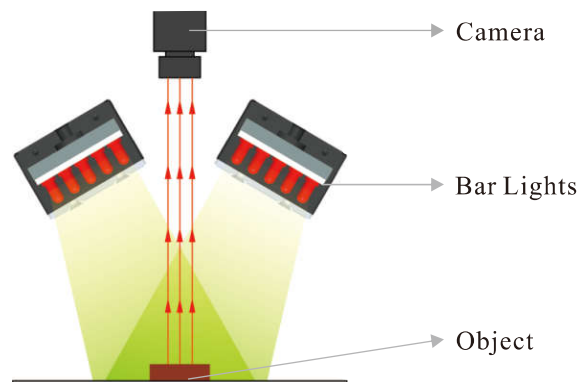

Products Features

- ▶ Various lengths from mm to m.
- ▶ Lights can be combined freely.

Applications the light be used for

- Package damage inspection.
- LCD characters inspection and positioning mark.
- Film damage inspection.
- Tape damage Inspection.
- Flatness inspection of IC connector pin.
- Scratch inspection of large object.

Model Description

SBS-BL-XXX22/37-X-T/C

Customization

- Dimensions
- Power
- Connector
- Cable length
- Mounting
- Emitting angles

Structure

Components

Dimensions (mm)

SBS-BLXXX22-X-T/C (except BL7822)