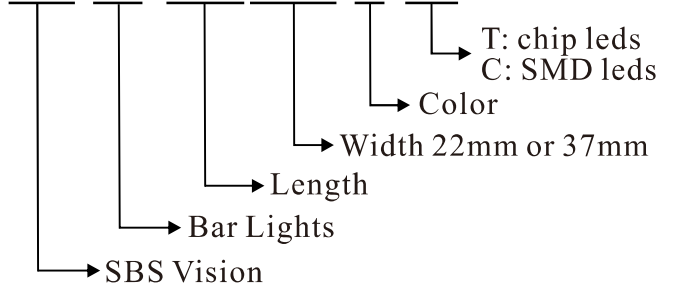

Model Description

SBS-BL-XXX22/37-X-T/C