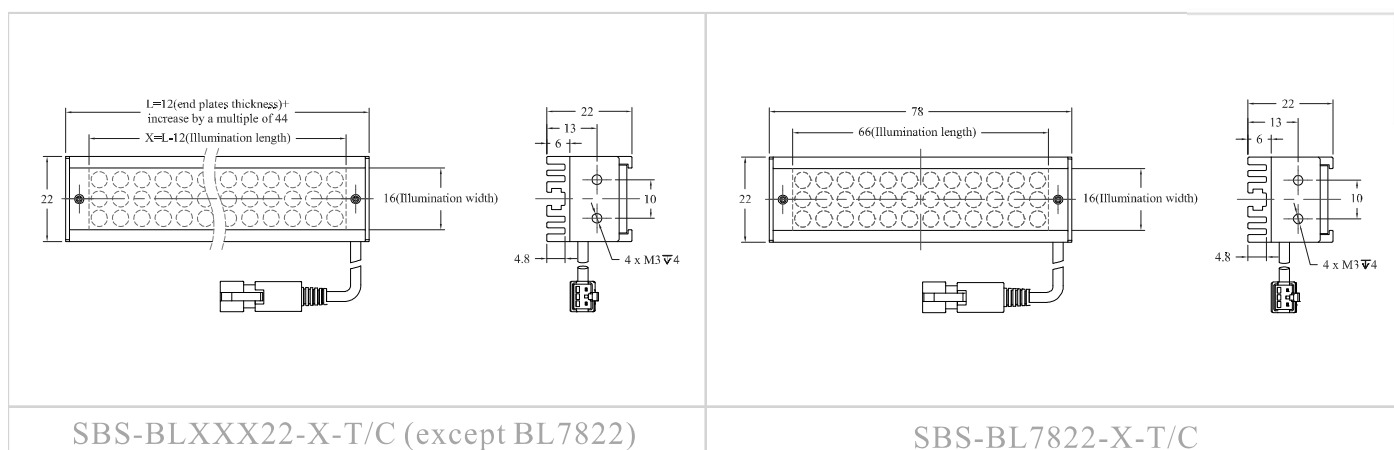

Model Description

SBS-BL-XXX22/37-X-T/C

Customization

- Dimensions
- Power
- Connector
- Cable length
- Mounting
- Emitting angles

Structure

Components

Dimensions (mm)

SBS-BLXXX22-X-T/C (except BL7822)