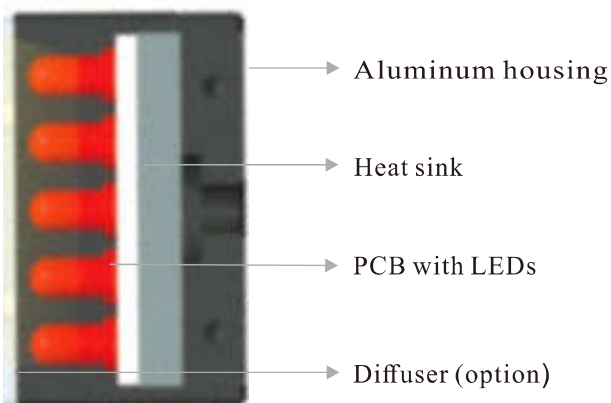

Products Features

- ▶ Various lengths from mm to m.
- ▶ Lights can be combined freely.

Applications the light be used for

- Package damage inspection.
- LCD characters inspection and positioning mark.
- Film damage inspection.
- Tape damage Inspection.
- Flatness inspection of IC connector pin.
- Scratch inspection of large object.

Model Description

SBS-BL-XXX22/37-X-T/C

Customization

- Dimensions
- Power
- Connector
- Cable length
- Mounting
- Emitting angles

Structure

Components

Dimensions (mm)

SBS-BLXXX22-X-T/C (except BL7822)