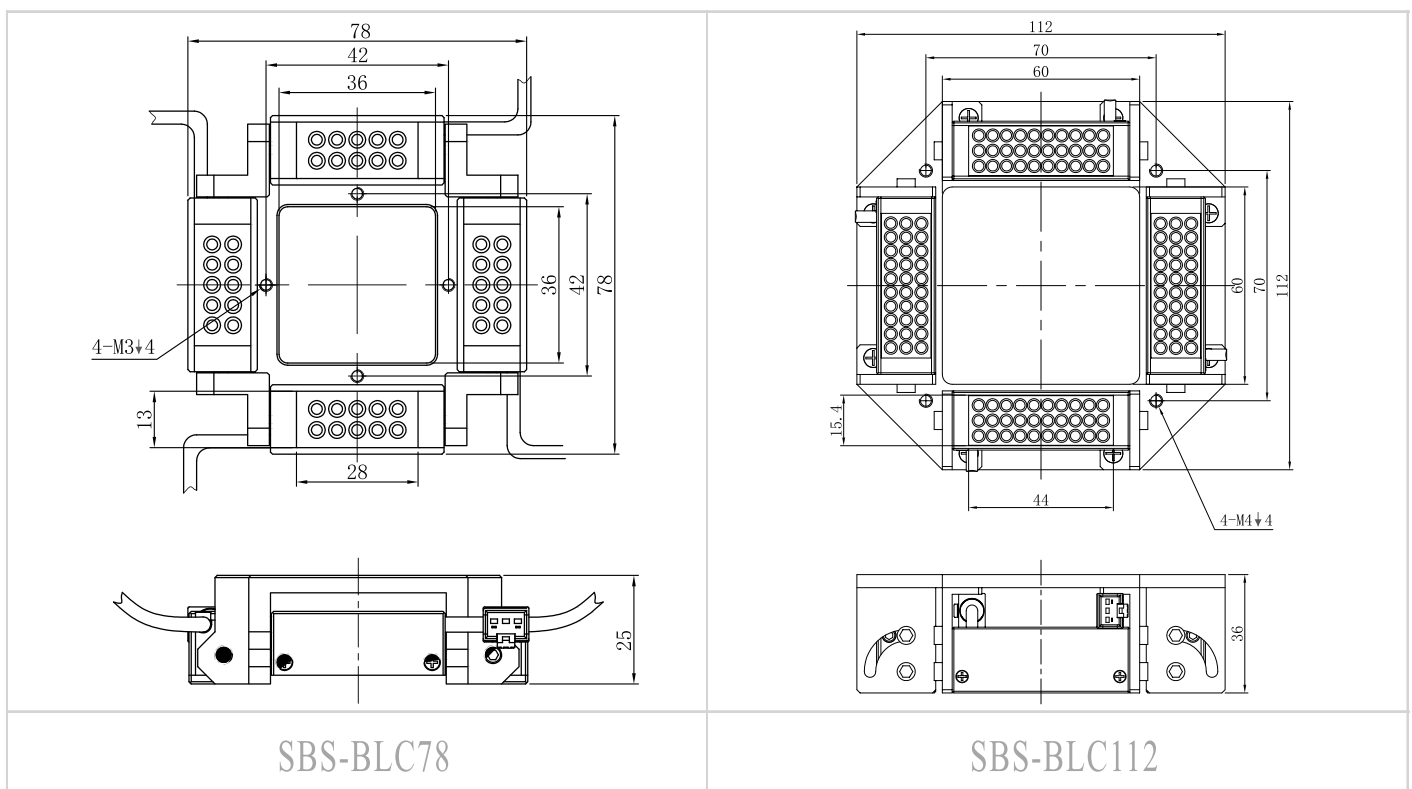

Products Features

- ▶ Combined by 4 Bar Lights.
- ▶ Each Bar Lights can be adjusted from 0° to 90°.
- ▶ The intensity of each Bar Lights can be controlled separatly.

Customization

- Dimensions
- Emitting anlge
- Power
- Cable length
- Mounting
- Connector

The width of emitting surface of Bar Lights is 14mm or 34mm.

The other Bar Ligths Combined

Structure

Dimensions (mm)

Parameter

Item	Model	Power consumption Red Color	Power consumption (W,B,G)	Option	Extension cable	Recommended Controller
1	SBS-BLC5014	24V/4.8W	24V/7.2W	Diffuser	1m/3m/5m	SBS-AC24-2B (Analog controller) SBS-DC24-2B (Digital controller) SBS-SC24-B (Strobe controller)
2	SBS-BLC10014	24V/9.6W	24V/14.4W	Diffuser	1m/3m/5m	
3	SBS-BLC15014	24V/14.4W	24V/21.6W	Diffuser	1m/3m/5m	
4	SBS-BLC20014	24V/19.2W	24V/28.8W	Diffuser	1m/3m/5m	
5	SBS-BLC25014	24V/24.0W	24V/36.0W	Diffuser	1m/3m/5m	
6	SBS-BLC30014	24V/28.8W	24V/43.2W	Diffuser	1m/3m/5m	
7	SBS-BLC35014	24V/33.6W	24V/50.4W	Diffuser	1m/3m/5m	
8	SBS-BLC40014	24V/38.4W	24V/57.6W	Diffuser	1m/3m/5m	
9	SBS-BLC45014	24V/43.2W	24V/64.8W	Diffuser	1m/3m/5m	
10	SBS-BLC50014	24V/48.0W	24V/72.0W	Diffuser	1m/3m/5m	
11	SBS-BLC55014	24V/52.8W	24V/79.2W	Diffuser	1m/3m/5m	
12	SBS-BLC60014	24V/57.6W	24V/86.4W	Diffuser	1m/3m/5m	
13	SBS-BLC5034	24V/9.6W	24V/14.4W	Diffuser	1m/3m/5m	
14	SBS-BLC10034	24V/19.2W	24V/28.8W	Diffuser	1m/3m/5m	
15	SBS-BLC15034	24V/28.8W	24V/43.2W	Diffuser	1m/3m/5m	
16	SBS-BLC20034	24V/38.4W	24V/57.6W	Diffuser	1m/3m/5m	
17	SBS-BLC25034	24V/48.0W	24V/64.8W	Diffuser	1m/3m/5m	

Dimensions (mm)

SBS-BLC140

SBS-BLC154

SBS-BLC200