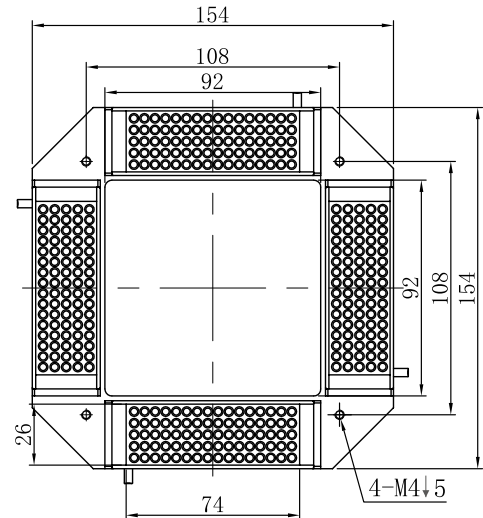

Products Features

- ▶ Combined by 4 Bar Lights.
- ▶ Each Bar Lights can be adjusted from 0° to 90°.
- ▶ The intensity of each Bar Lights can be controlled separatly.

Customization

- Dimensions
- Emitting anlge
- Power
- Cable length
- Mounting
- Connector

The width of emitting surface of Bar Lights is 14mm or 34mm.

The other Bar Ligths Combined

Structure

Dimensions (mm)

Parameter

Item	Model	Power consumption Red Color	Power consumption (W,B,G)	Option	Extension cable	Recommended Controller
1	SBS-BLC5014	24V/4.8W	24V/7.2W	Diffuser	1m/3m/5m	SBS-AC24-2B (Analog controller) SBS-DC24-2B (Digital controller) SBS-SC24-B (Strobe controller)
2	SBS-BLC10014	24V/9.6W	24V/14.4W	Diffuser	1m/3m/5m	
3	SBS-BLC15014	24V/14.4W	24V/21.6W	Diffuser	1m/3m/5m	
4	SBS-BLC20014	24V/19.2W	24V/28.8W	Diffuser	1m/3m/5m	
5	SBS-BLC25014	24V/24.0W	24V/36.0W	Diffuser	1m/3m/5m	
6	SBS-BLC30014	24V/28.8W	24V/43.2W	Diffuser	1m/3m/5m	
7	SBS-BLC35014	24V/33.6W	24V/50.4W	Diffuser	1m/3m/5m	
8	SBS-BLC40014	24V/38.4W	24V/57.6W	Diffuser	1m/3m/5m	
9	SBS-BLC45014	24V/43.2W	24V/64.8W	Diffuser	1m/3m/5m	
10	SBS-BLC50014	24V/48.0W	24V/72.0W	Diffuser	1m/3m/5m	
11	SBS-BLC55014	24V/52.8W	24V/79.2W	Diffuser	1m/3m/5m	
12	SBS-BLC60014	24V/57.6W	24V/86.4W	Diffuser	1m/3m/5m	
13	SBS-BLC5034	24V/9.6W	24V/14.4W	Diffuser	1m/3m/5m	
14	SBS-BLC10034	24V/19.2W	24V/28.8W	Diffuser	1m/3m/5m	
15	SBS-BLC15034	24V/28.8W	24V/43.2W	Diffuser	1m/3m/5m	
16	SBS-BLC20034	24V/38.4W	24V/57.6W	Diffuser	1m/3m/5m	
17	SBS-BLC25034	24V/48.0W	24V/64.8W	Diffuser	1m/3m/5m	

Dimensions (mm)

SBS-BLC140

SBS-BLC154

SBS-BLC200