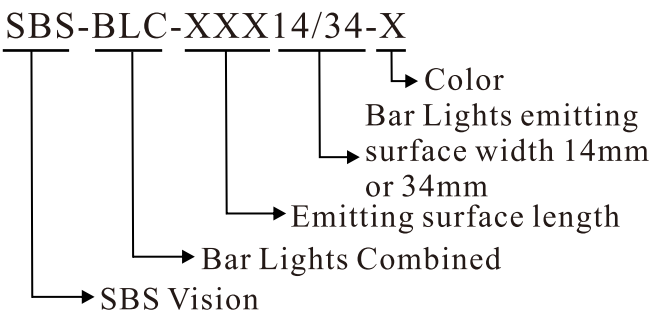

Products Features

- ▶ Combined by 4 Bar Lights.
- ▶ Each Bar Lights can be adjusted from 0° to 90°.
- ▶ The intensity of each Bar Lights can be controlled separatly.

Customization

- Dimensions
- Emitting anlge
- Power
- Cable length
- Mounting
- Connector

The width of emitting surface of Bar Lights is 14mm or 34mm.

The other Bar Ligths Combined

Structure

Dimensions (mm)

Parameter

Item	Model	Power consumption Red Color	Power consumption (W,B,G)	Option	Extension cable	Recommended Controller
1	SBS-BLC5014	24V/4.8W	24V/7.2W	Diffuser	1m/3m/5m	SBS-AC24-2B (Analog controller) SBS-DC24-2B (Digital controller) SBS-SC24-B (Strobe controller)
2	SBS-BLC10014	24V/9.6W	24V/14.4W	Diffuser	1m/3m/5m	
3	SBS-BLC15014	24V/14.4W	24V/21.6W	Diffuser	1m/3m/5m	
4	SBS-BLC20014	24V/19.2W	24V/28.8W	Diffuser	1m/3m/5m	
5	SBS-BLC25014	24V/24.0W	24V/36.0W	Diffuser	1m/3m/5m	
6	SBS-BLC30014	24V/28.8W	24V/43.2W	Diffuser	1m/3m/5m	
7	SBS-BLC35014	24V/33.6W	24V/50.4W	Diffuser	1m/3m/5m	
8	SBS-BLC40014	24V/38.4W	24V/57.6W	Diffuser	1m/3m/5m	
9	SBS-BLC45014	24V/43.2W	24V/64.8W	Diffuser	1m/3m/5m	
10	SBS-BLC50014	24V/48.0W	24V/72.0W	Diffuser	1m/3m/5m	
11	SBS-BLC55014	24V/52.8W	24V/79.2W	Diffuser	1m/3m/5m	
12	SBS-BLC60014	24V/57.6W	24V/86.4W	Diffuser	1m/3m/5m	
13	SBS-BLC5034	24V/9.6W	24V/14.4W	Diffuser	1m/3m/5m	
14	SBS-BLC10034	24V/19.2W	24V/28.8W	Diffuser	1m/3m/5m	
15	SBS-BLC15034	24V/28.8W	24V/43.2W	Diffuser	1m/3m/5m	
16	SBS-BLC20034	24V/38.4W	24V/57.6W	Diffuser	1m/3m/5m	
17	SBS-BLC25034	24V/48.0W	24V/64.8W	Diffuser	1m/3m/5m	