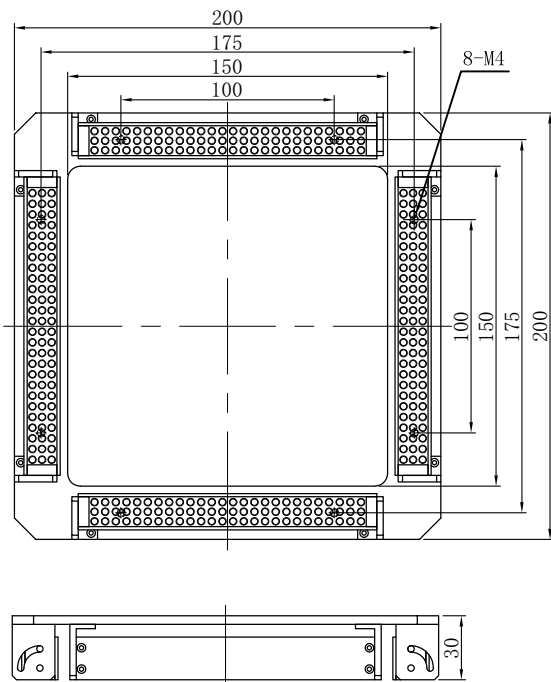

Products Features

- ▶ Combined by 4 Bar Lights.
- ▶ Each Bar Lights can be adjusted from 0° to 90°.
- ▶ The intensity of each Bar Lights can be controlled separatly.

Customization

- Dimensions
- Emitting anlge
- Power
- Cable length
- Mounting
- Connector

The width of emitting surface of Bar Lights is 14mm or 34mm.

The other Bar Ligths Combined

Structure

Dimensions (mm)

Parameter

Item	Model	Power consumption Red Color	Power consumption (W,B,G)	Option	Extension cable	Recommended Controller
1	SBS-BLC5014	24V/4.8W	24V/7.2W	Diffuser	1m/3m/5m	SBS-AC24-2B (Analog controller) SBS-DC24-2B (Digital controller) SBS-SC24-B (Strobe controller)
2	SBS-BLC10014	24V/9.6W	24V/14.4W	Diffuser	1m/3m/5m	
3	SBS-BLC15014	24V/14.4W	24V/21.6W	Diffuser	1m/3m/5m	
4	SBS-BLC20014	24V/19.2W	24V/28.8W	Diffuser	1m/3m/5m	
5	SBS-BLC25014	24V/24.0W	24V/36.0W	Diffuser	1m/3m/5m	
6	SBS-BLC30014	24V/28.8W	24V/43.2W	Diffuser	1m/3m/5m	
7	SBS-BLC35014	24V/33.6W	24V/50.4W	Diffuser	1m/3m/5m	
8	SBS-BLC40014	24V/38.4W	24V/57.6W	Diffuser	1m/3m/5m	
9	SBS-BLC45014	24V/43.2W	24V/64.8W	Diffuser	1m/3m/5m	
10	SBS-BLC50014	24V/48.0W	24V/72.0W	Diffuser	1m/3m/5m	
11	SBS-BLC55014	24V/52.8W	24V/79.2W	Diffuser	1m/3m/5m	
12	SBS-BLC60014	24V/57.6W	24V/86.4W	Diffuser	1m/3m/5m	
13	SBS-BLC5034	24V/9.6W	24V/14.4W	Diffuser	1m/3m/5m	
14	SBS-BLC10034	24V/19.2W	24V/28.8W	Diffuser	1m/3m/5m	
15	SBS-BLC15034	24V/28.8W	24V/43.2W	Diffuser	1m/3m/5m	
16	SBS-BLC20034	24V/38.4W	24V/57.6W	Diffuser	1m/3m/5m	
17	SBS-BLC25034	24V/48.0W	24V/64.8W	Diffuser	1m/3m/5m	

Dimensions (mm)

SBS-BLC140

SBS-BLC154

SBS-BLC200