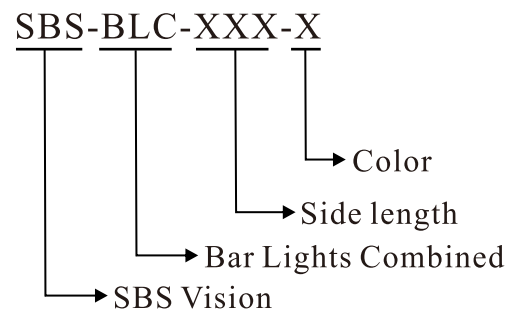

Products Features

- ▶ Combined by 4 Bar Lights.
- ▶ Each Bar Lights can be adjusted from 0° to 90°.
- ▶ The intensity of each Bar Lights can be controlled separatly.

Customization

- Dimensions
- Emitting anlge
- Power
- Cable length
- Mounting
- Connector

The width of emitting surface of Bar Lights is 14mm or 34mm.

The other Bar Ligths Combined

Structure

Dimensions (mm)

Parameter

Item	Model	Power consumption Red Color	Power consumption (W,B,G)	Option	Extension cable	Recommended Controller
1	SBS-BLC5014	24V/4.8W	24V/7.2W	Diffuser	1m/3m/5m	SBS-AC24-2B (Analog controller) SBS-DC24-2B (Digital controller) SBS-SC24-B (Strobe controller)
2	SBS-BLC10014	24V/9.6W	24V/14.4W	Diffuser	1m/3m/5m	
3	SBS-BLC15014	24V/14.4W	24V/21.6W	Diffuser	1m/3m/5m	
4	SBS-BLC20014	24V/19.2W	24V/28.8W	Diffuser	1m/3m/5m	
5	SBS-BLC25014	24V/24.0W	24V/36.0W	Diffuser	1m/3m/5m	
6	SBS-BLC30014	24V/28.8W	24V/43.2W	Diffuser	1m/3m/5m	
7	SBS-BLC35014	24V/33.6W	24V/50.4W	Diffuser	1m/3m/5m	
8	SBS-BLC40014	24V/38.4W	24V/57.6W	Diffuser	1m/3m/5m	
9	SBS-BLC45014	24V/43.2W	24V/64.8W	Diffuser	1m/3m/5m	
10	SBS-BLC50014	24V/48.0W	24V/72.0W	Diffuser	1m/3m/5m	
11	SBS-BLC55014	24V/52.8W	24V/79.2W	Diffuser	1m/3m/5m	
12	SBS-BLC60014	24V/57.6W	24V/86.4W	Diffuser	1m/3m/5m	
13	SBS-BLC5034	24V/9.6W	24V/14.4W	Diffuser	1m/3m/5m	
14	SBS-BLC10034	24V/19.2W	24V/28.8W	Diffuser	1m/3m/5m	
15	SBS-BLC15034	24V/28.8W	24V/43.2W	Diffuser	1m/3m/5m	
16	SBS-BLC20034	24V/38.4W	24V/57.6W	Diffuser	1m/3m/5m	
17	SBS-BLC25034	24V/48.0W	24V/64.8W	Diffuser	1m/3m/5m	