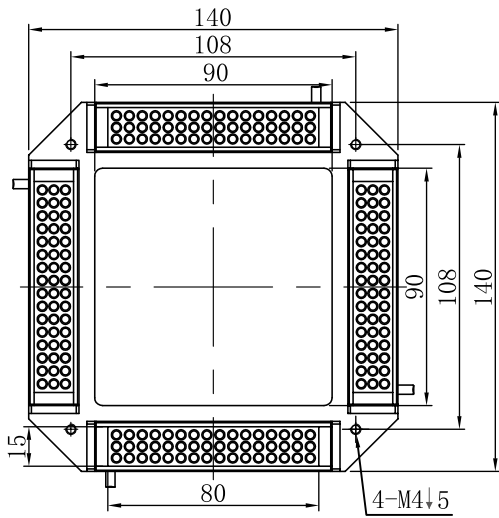

Products Features

- ▶ Combined by 4 Bar Lights.
- ▶ Each Bar Lights can be adjusted from 0° to 90°.
- ▶ The intensity of each Bar Lights can be controlled separatly.

Customization

- Dimensions
- Emitting anlge
- Power
- Cable length
- Mounting
- Connector

The width of emitting surface of Bar Lights is 14mm or 34mm.

The other Bar Ligths Combined

Structure

Dimensions (mm)

Parameter

Item	Model	Power consumption Red Color	Power consumption (W,B,G)	Option	Extension cable	Recommended Controller
1	SBS-BLC5014	24V/4.8W	24V/7.2W	Diffuser	1m/3m/5m	SBS-AC24-2B (Analog controller) SBS-DC24-2B (Digital controller) SBS-SC24-B (Strobe controller)
2	SBS-BLC10014	24V/9.6W	24V/14.4W	Diffuser	1m/3m/5m	
3	SBS-BLC15014	24V/14.4W	24V/21.6W	Diffuser	1m/3m/5m	
4	SBS-BLC20014	24V/19.2W	24V/28.8W	Diffuser	1m/3m/5m	
5	SBS-BLC25014	24V/24.0W	24V/36.0W	Diffuser	1m/3m/5m	
6	SBS-BLC30014	24V/28.8W	24V/43.2W	Diffuser	1m/3m/5m	
7	SBS-BLC35014	24V/33.6W	24V/50.4W	Diffuser	1m/3m/5m	
8	SBS-BLC40014	24V/38.4W	24V/57.6W	Diffuser	1m/3m/5m	
9	SBS-BLC45014	24V/43.2W	24V/64.8W	Diffuser	1m/3m/5m	
10	SBS-BLC50014	24V/48.0W	24V/72.0W	Diffuser	1m/3m/5m	
11	SBS-BLC55014	24V/52.8W	24V/79.2W	Diffuser	1m/3m/5m	
12	SBS-BLC60014	24V/57.6W	24V/86.4W	Diffuser	1m/3m/5m	
13	SBS-BLC5034	24V/9.6W	24V/14.4W	Diffuser	1m/3m/5m	
14	SBS-BLC10034	24V/19.2W	24V/28.8W	Diffuser	1m/3m/5m	
15	SBS-BLC15034	24V/28.8W	24V/43.2W	Diffuser	1m/3m/5m	
16	SBS-BLC20034	24V/38.4W	24V/57.6W	Diffuser	1m/3m/5m	
17	SBS-BLC25034	24V/48.0W	24V/64.8W	Diffuser	1m/3m/5m	

Dimensions (mm)

SBS-BLC140

SBS-BLC154

SBS-BLC200