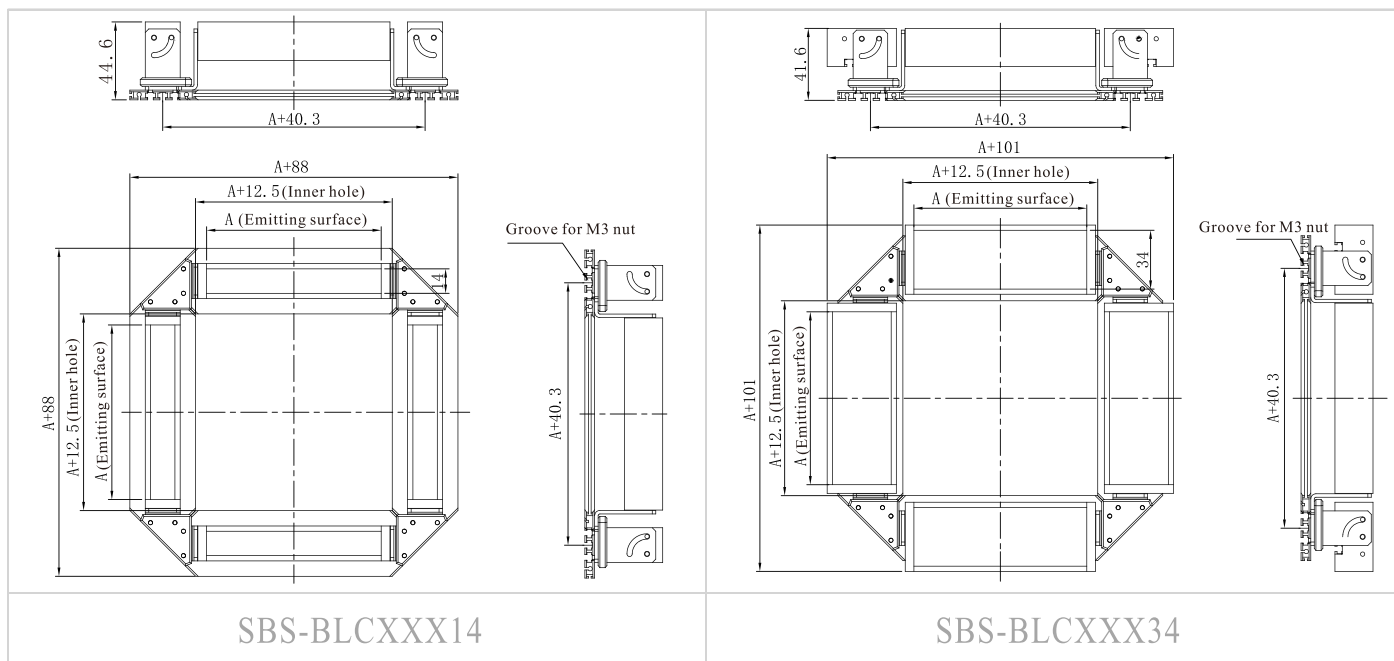

Products Features

- ▶ Combined by 4 Bar Lights.
- ▶ Each Bar Lights can be adjusted from 0° to 90°.
- ▶ The intensity of each Bar Lights can be controlled separatly.

Customization

- Dimensions
- Emitting anlge
- Power
- Cable length
- Mounting
- Connector

The width of emitting surface of Bar Lights is 14mm or 34mm.

The other Bar Ligths Combined

Structure

Dimensions (mm)

Parameter

Item	Model	Power consumption Red Color	Power consumption (W,B,G)	Option	Extension cable	Recommended Controller
1	SBS-BLC5014	24V/4.8W	24V/7.2W	Diffuser	1m/3m/5m	SBS-AC24-2B (Analog controller) SBS-DC24-2B (Digital controller) SBS-SC24-B (Strobe controller)
2	SBS-BLC10014	24V/9.6W	24V/14.4W	Diffuser	1m/3m/5m	
3	SBS-BLC15014	24V/14.4W	24V/21.6W	Diffuser	1m/3m/5m	
4	SBS-BLC20014	24V/19.2W	24V/28.8W	Diffuser	1m/3m/5m	
5	SBS-BLC25014	24V/24.0W	24V/36.0W	Diffuser	1m/3m/5m	
6	SBS-BLC30014	24V/28.8W	24V/43.2W	Diffuser	1m/3m/5m	
7	SBS-BLC35014	24V/33.6W	24V/50.4W	Diffuser	1m/3m/5m	
8	SBS-BLC40014	24V/38.4W	24V/57.6W	Diffuser	1m/3m/5m	
9	SBS-BLC45014	24V/43.2W	24V/64.8W	Diffuser	1m/3m/5m	
10	SBS-BLC50014	24V/48.0W	24V/72.0W	Diffuser	1m/3m/5m	
11	SBS-BLC55014	24V/52.8W	24V/79.2W	Diffuser	1m/3m/5m	
12	SBS-BLC60014	24V/57.6W	24V/86.4W	Diffuser	1m/3m/5m	
13	SBS-BLC5034	24V/9.6W	24V/14.4W	Diffuser	1m/3m/5m	
14	SBS-BLC10034	24V/19.2W	24V/28.8W	Diffuser	1m/3m/5m	
15	SBS-BLC15034	24V/28.8W	24V/43.2W	Diffuser	1m/3m/5m	
16	SBS-BLC20034	24V/38.4W	24V/57.6W	Diffuser	1m/3m/5m	
17	SBS-BLC25034	24V/48.0W	24V/64.8W	Diffuser	1m/3m/5m	

Dimensions (mm)

SBS-BLC140

SBS-BLC154

SBS-BLC200