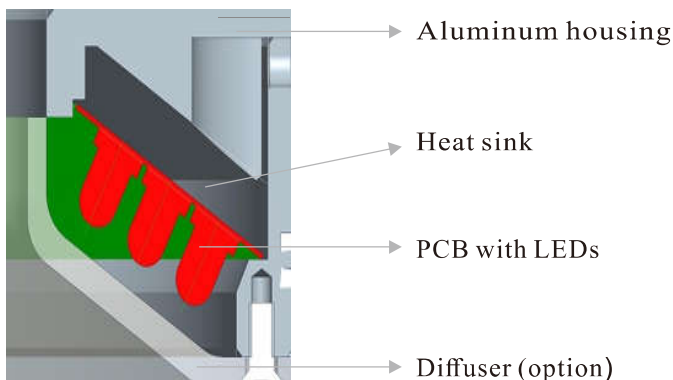

Model Description

SBS-RL-XXXXX-X

Customization

- Dimensions
- Connector
- Mounting
- Emitting angles
- Cable length
- Power

Structure

Components

Parameter

Item	Model	Power consumpition Red Color	Power consumpition (W,B,G)	Option	Extension cable	Recommended Controller
1	SBS-RL3900-X	24V/0.72W	24V/1.44W	Diffuser	1m/3m/5m	SBS-AC24XX-X (Analog controller) SBS-DC24XX-X (Digital controller) SBS-ODC48XX-X (Strobe controller)
2	SBS-RL5400-X	24V/1.15W	24V/2.01W	Diffuser	1m/3m/5m	
3	SBS-RL7000-X	24V/2.59W	24V/4.03W	Diffuser	1m/3m/5m	
4	SBS-RL9000-X	24V/5.18W	24V/7.49W	Diffuser	1m/3m/5m	
5	SBS-RL12000-X	24V/6.91W	24V/10.08W	Diffuser	1m/3m/5m	
6	SBS-RL15000-X	24V/11.72W	24V/15.93W	Diffuser	1m/3m/5m	
7	SBS-RL9015-X	24V/4.60W	24V/7.49W	Diffuser	1m/3m/5m	
8	SBS-RL5030-X	24V/1.20W	24V/2.01W	Diffuser	1m/3m/5m	
9	SBS-RL7030-X	24V/2.59W	24V/3.75W	Diffuser	1m/3m/5m	
10	SBS-RL9030-X	24V/4.89W	24V/5.76W	Diffuser	1m/3m/5m	
11	SBS-RL12030-X	24V/6.48W	24V/9.84W	Diffuser	1m/3m/5m	
12	SBS-RL15030-X	24V/6.96W	24V/10.32W	Diffuser	1m/3m/5m	
13	SBS-RL18030-X	24V/11.76W	24V/18.48W	Diffuser	1m/3m/5m	
14	SBS-RL5045-X	24V/1.73W	24V/2.88W	Diffuser	1m/3m/5m	
15	SBS-RL7045-X	24V/2.88W	24V/4.61W	Diffuser	1m/3m/5m	
16	SBS-RL9045-X	24V/3.62W	24V/5.76W	Diffuser	1m/3m/5m	
17	SBS-RL12045-X	24V/4.83W	24V/7.24W	Diffuser	1m/3m/5m	
18	SBS-RL15045-X	24V/6.28W	24V/9.52W	Diffuser	1m/3m/5m	
19	SBS-RL5060-X	24V/1.20W	24V/2.01W	Diffuser	1m/3m/5m	
20	SBS-RL7060-X	24V/2.59W	24V/3.75W	Diffuser	1m/3m/5m	
21	SBS-RL9060-X	24V/3.42W	24V/4.32W	Diffuser	1m/3m/5m	
22	SBS-RL12060-X	24V/4.53W	24V/6.88W	Diffuser	1m/3m/5m	
23	SBS-RL15060-X	24V/4.87W	24V/7.22W	Diffuser	1m/3m/5m	
24	SBS-RL18060-X	24V/8.23W	24V/12.93W	Diffuser	1m/3m/5m	
25	SBS-RL5090-X	24V/0.57W	24V/0.86W	Diffuser	1m/3m/5m	
26	SBS-RL7090-X	24V/0.86W	24V/1.15W	Diffuser	1m/3m/5m	
27	SBS-RL9690-X	24V/1.15W	24V/1.44W	Diffuser	1m/3m/5m	
28	SBS-RL12090-X	24V/2.30W	24V/3.46W	Diffuser	1m/3m/5m	
29	SBS-RL15090-X	24V/2.59W	24V/3.84W	Diffuser	1m/3m/5m	