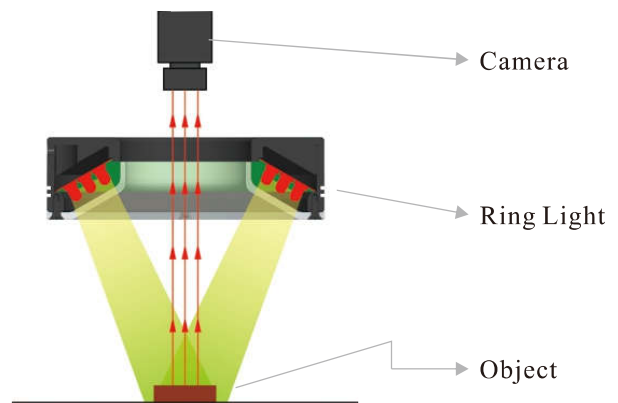

Model Description

SBS-RL-XXXXX-X

Customization

- Dimensions
- Connector
- Mounting
- Emitting angles
- Cable length
- Power

Structure

Components

Parameter

Item	Model	Power consumpition Red Color	Power consumpition (W,B,G)	Option	Extension cable	Recommended Controller
1	SBS-RL3900-X	24V/0.72W	24V/1.44W	Diffuser	1m/3m/5m	SBS-AC24XX-X (Analog controller) SBS-DC24XX-X (Digital controller) SBS-ODC48XX-X (Strobe controller)
2	SBS-RL5400-X	24V/1.15W	24V/2.01W	Diffuser	1m/3m/5m	
3	SBS-RL7000-X	24V/2.59W	24V/4.03W	Diffuser	1m/3m/5m	
4	SBS-RL9000-X	24V/5.18W	24V/7.49W	Diffuser	1m/3m/5m	
5	SBS-RL12000-X	24V/6.91W	24V/10.08W	Diffuser	1m/3m/5m	
6	SBS-RL15000-X	24V/11.72W	24V/15.93W	Diffuser	1m/3m/5m	
7	SBS-RL9015-X	24V/4.60W	24V/7.49W	Diffuser	1m/3m/5m	
8	SBS-RL5030-X	24V/1.20W	24V/2.01W	Diffuser	1m/3m/5m	
9	SBS-RL7030-X	24V/2.59W	24V/3.75W	Diffuser	1m/3m/5m	
10	SBS-RL9030-X	24V/4.89W	24V/5.76W	Diffuser	1m/3m/5m	
11	SBS-RL12030-X	24V/6.48W	24V/9.84W	Diffuser	1m/3m/5m	
12	SBS-RL15030-X	24V/6.96W	24V/10.32W	Diffuser	1m/3m/5m	
13	SBS-RL18030-X	24V/11.76W	24V/18.48W	Diffuser	1m/3m/5m	
14	SBS-RL5045-X	24V/1.73W	24V/2.88W	Diffuser	1m/3m/5m	
15	SBS-RL7045-X	24V/2.88W	24V/4.61W	Diffuser	1m/3m/5m	
16	SBS-RL9045-X	24V/3.62W	24V/5.76W	Diffuser	1m/3m/5m	
17	SBS-RL12045-X	24V/4.83W	24V/7.24W	Diffuser	1m/3m/5m	
18	SBS-RL15045-X	24V/6.28W	24V/9.52W	Diffuser	1m/3m/5m	
19	SBS-RL5060-X	24V/1.20W	24V/2.01W	Diffuser	1m/3m/5m	
20	SBS-RL7060-X	24V/2.59W	24V/3.75W	Diffuser	1m/3m/5m	
21	SBS-RL9060-X	24V/3.42W	24V/4.32W	Diffuser	1m/3m/5m	
22	SBS-RL12060-X	24V/4.53W	24V/6.88W	Diffuser	1m/3m/5m	
23	SBS-RL15060-X	24V/4.87W	24V/7.22W	Diffuser	1m/3m/5m	
24	SBS-RL18060-X	24V/8.23W	24V/12.93W	Diffuser	1m/3m/5m	
25	SBS-RL5090-X	24V/0.57W	24V/0.86W	Diffuser	1m/3m/5m	
26	SBS-RL7090-X	24V/0.86W	24V/1.15W	Diffuser	1m/3m/5m	
27	SBS-RL9690-X	24V/1.15W	24V/1.44W	Diffuser	1m/3m/5m	
28	SBS-RL12090-X	24V/2.30W	24V/3.46W	Diffuser	1m/3m/5m	
29	SBS-RL15090-X	24V/2.59W	24V/3.84W	Diffuser	1m/3m/5m	