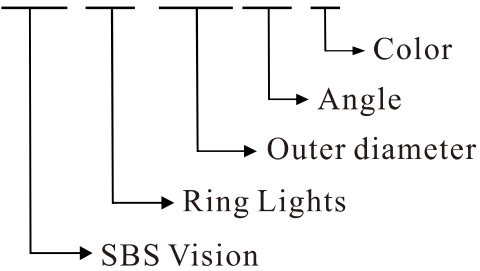

Model Description

SBS-RL-XXXXX-X

Customization

- Dimensions
- Connector
- Mounting
- Emitting angles
- Cable length
- Power

Structure

Components

Parameter

Item	Model	Power consumpition Red Color	Power consumpition (W,B,G)	Option	Extension cable	Recommended Controller
1	SBS-RL3900-X	24V/0.72W	24V/1.44W	Diffuser	1m/3m/5m	SBS-AC24XX-X (Analog controller) SBS-DC24XX-X (Digital controller) SBS-ODC48XX-X (Strobe controller)
2	SBS-RL5400-X	24V/1.15W	24V/2.01W	Diffuser	1m/3m/5m	
3	SBS-RL7000-X	24V/2.59W	24V/4.03W	Diffuser	1m/3m/5m	
4	SBS-RL9000-X	24V/5.18W	24V/7.49W	Diffuser	1m/3m/5m	
5	SBS-RL12000-X	24V/6.91W	24V/10.08W	Diffuser	1m/3m/5m	
6	SBS-RL15000-X	24V/11.72W	24V/15.93W	Diffuser	1m/3m/5m	
7	SBS-RL9015-X	24V/4.60W	24V/7.49W	Diffuser	1m/3m/5m	
8	SBS-RL5030-X	24V/1.20W	24V/2.01W	Diffuser	1m/3m/5m	
9	SBS-RL7030-X	24V/2.59W	24V/3.75W	Diffuser	1m/3m/5m	
10	SBS-RL9030-X	24V/4.89W	24V/5.76W	Diffuser	1m/3m/5m	
11	SBS-RL12030-X	24V/6.48W	24V/9.84W	Diffuser	1m/3m/5m	
12	SBS-RL15030-X	24V/6.96W	24V/10.32W	Diffuser	1m/3m/5m	
13	SBS-RL18030-X	24V/11.76W	24V/18.48W	Diffuser	1m/3m/5m	
14	SBS-RL5045-X	24V/1.73W	24V/2.88W	Diffuser	1m/3m/5m	
15	SBS-RL7045-X	24V/2.88W	24V/4.61W	Diffuser	1m/3m/5m	
16	SBS-RL9045-X	24V/3.62W	24V/5.76W	Diffuser	1m/3m/5m	
17	SBS-RL12045-X	24V/4.83W	24V/7.24W	Diffuser	1m/3m/5m	
18	SBS-RL15045-X	24V/6.28W	24V/9.52W	Diffuser	1m/3m/5m	
19	SBS-RL5060-X	24V/1.20W	24V/2.01W	Diffuser	1m/3m/5m	
20	SBS-RL7060-X	24V/2.59W	24V/3.75W	Diffuser	1m/3m/5m	
21	SBS-RL9060-X	24V/3.42W	24V/4.32W	Diffuser	1m/3m/5m	
22	SBS-RL12060-X	24V/4.53W	24V/6.88W	Diffuser	1m/3m/5m	
23	SBS-RL15060-X	24V/4.87W	24V/7.22W	Diffuser	1m/3m/5m	
24	SBS-RL18060-X	24V/8.23W	24V/12.93W	Diffuser	1m/3m/5m	
25	SBS-RL5090-X	24V/0.57W	24V/0.86W	Diffuser	1m/3m/5m	
26	SBS-RL7090-X	24V/0.86W	24V/1.15W	Diffuser	1m/3m/5m	
27	SBS-RL9690-X	24V/1.15W	24V/1.44W	Diffuser	1m/3m/5m	
28	SBS-RL12090-X	24V/2.30W	24V/3.46W	Diffuser	1m/3m/5m	
29	SBS-RL15090-X	24V/2.59W	24V/3.84W	Diffuser	1m/3m/5m	